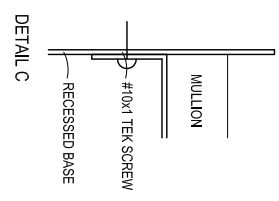

- 1/2" REVEAL @ ENDS
- REAR COVER
- END MULLION
- EXTRUDED ALUMINUM GRILLE
- 1/2" REVEAL
- REMOVABLE FRONT COVER
- CENTER MULLION

SECTION A-A  
CENTER MULLION

<b>INTERIOR METALS</b>	
255 48TH ST. BROOKLYN, NY, 11220 (718) 439-7324	
JOB:	IM-196-1
INDUCTION UNIT ENCLOSURE W/ REVEALS	ISSUED:
GC:	REVISED:
NOTES:	