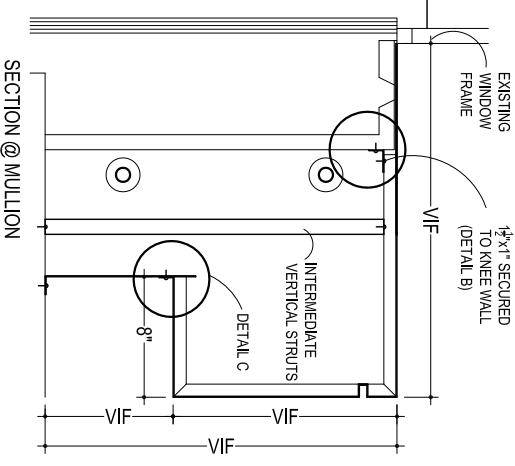

- 1/2" REVEAL @ ENDS
- REAR COVER
- END MULLION
- EXTRUDED ALUMINUM GRILLE
- 1/2" REVEAL
- REMOVABLE FRONT COVER
- CENTER MULLION

SECTION A-A  
CENTER MULLION

<b>INTERIOR METALS</b>	
255 48TH ST. BROOKLYN, NY, 11220 (718) 439-7324	
JOB:	IM-196-1
INDUCTION UNIT ENCLOSURE W/ REVEALS	ISSUED:
GC:	REVISED:
NOTES:	