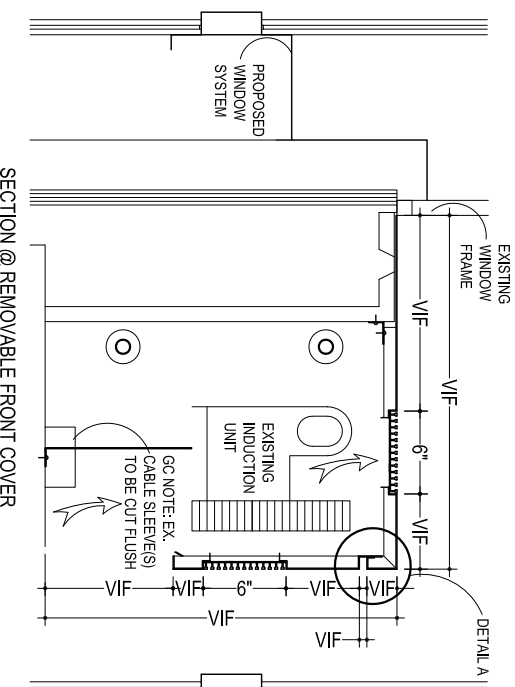

- 1/2" REVEAL @ ENDS
- REAR COVER
- END MULLION
- EXTRUDED ALUMINUM GRILLE
- 1/2" REVEAL
- REMOVABLE FRONT COVER
- CENTER MULLION

SECTION A-A  
CENTER MULLION

<b>INTERIOR METALS</b>	
255 48TH ST. BROOKLYN, NY, 11220 (718) 439-7324	
JOB:	IM-196-1
INDUCTION UNIT ENCLOSURE W/ REVEALS	ISSUED:
GC:	REVISED:
NOTES:	