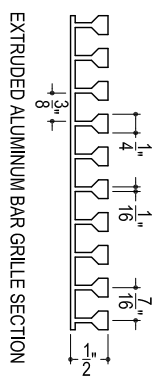

- 1/2" REVEAL @ ENDS
- REAR COVER
- END MULLION
- EXTRUDED ALUMINUM GRILLE
- 1/2" REVEAL
- REMOVABLE FRONT COVER
- CENTER MULLION

SECTION A-A  
CENTER MULLION

<b>INTERIOR METALS</b>	
255 48TH ST. BROOKLYN, NY, 11220 (718) 439-7324	
JOB:	IM-196-1
INDUCTION UNIT ENCLOSURE W/ REVEALS	ISSUED:
GC:	REVISED:
NOTES:	