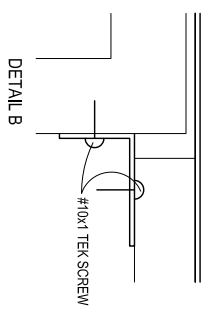

- 1/2" REVEAL @ ENDS
- REAR COVER
- END MULLION
- EXTRUDED ALUMINUM GRILLE
- 1/2" REVEAL
- REMOVABLE FRONT COVER
- CENTER MULLION

SECTION A-A  
CENTER MULLION

<b>INTERIOR METALS</b>	
255 48TH ST. BROOKLYN, NY, 11220 (718) 439-7324	
JOB:	IM-196-1
INDUCTION UNIT ENCLOSURE W/ REVEALS	ISSUED:
GC:	REVISED:
NOTES:	