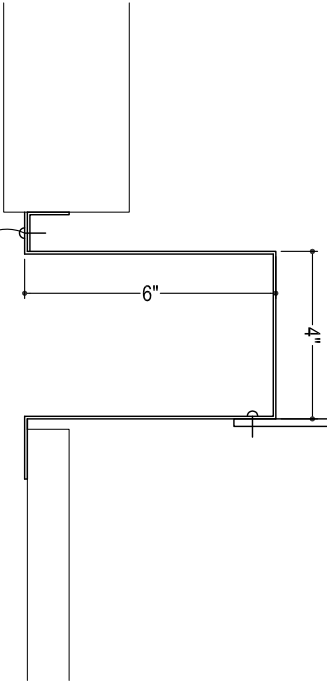

CURTAIN POCKET

ADJUSTABLE HEIGHT

CURTAIN POCKET W/ REVEAL

SNAP IN TYPE

INTERIOR METALS

255 48TH ST. BROOKLYN NY, 11220 (718) 439-7324

CURTAIN POCKET DETAILS

WPB-2