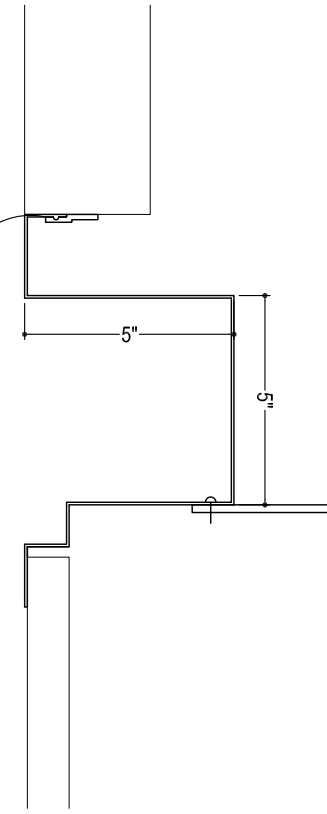

CURTAIN POCKET

ADJUSTABLE HEIGHT

CURTAIN POCKET W/ REVEAL

SNAP IN TYPE

INTERIOR METALS

255 48TH ST. BROOKLYN NY, 11220 (718) 439-7324

CURTAIN POCKET DETAILS

WPB-2