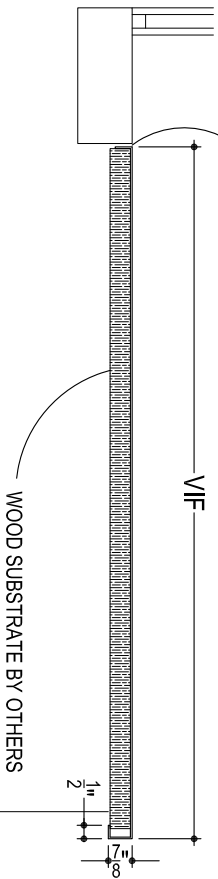

GC NOTE: ALLOW $\frac{1}{8}$ " VOID BTWN.
WOOD SUBSTRATE & WINDOW FRAME

INTERIOR METALS

255 48TH ST, BROOKLYN NY, 11220 (718) 439-7324

JOB: TYPICAL METAL STOOL

IM-168C

GC: ISSUED:

REVISED:

NOTES: